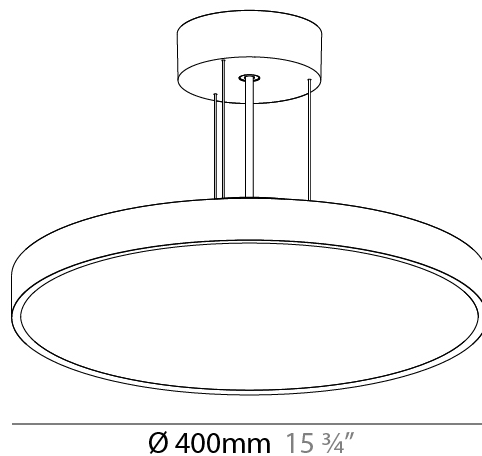

GENERAL

Series: Sign Diva
Subseries: Sign Diva Korona
Partner: Prolicht
Division: Architectural
Installation: Suspension
Product Type: Pendant
Mounting Location: Ceiling
Light Distribution: Direct / Indirect

PHYSICAL

Shape: Round
Diameter (mm): 400
Diameter (in): 15 3/4
Height (mm): 86
Height (in): 3 3/8
Weight (kg): 3.728
Weight (lbs): 8.22
Diffuser: PMMA - Opal / Micro-Prism / Sparkling Secret / Vintage Industrial
Fixture Finish: SSR / BKV / CWI / CRY / HAB / UFT / ITA / RUA / FTG / MYG / LOD / PUS / FRO / FUP / KIA / POP / BLS / SPG / MEY / GOH / CHC / COM / ABZ / JAG / OBR / MOS / ROR
Fixture Material: PMMA / Extruded Aluminum / Steel
Cable Details: 2000mm/78 3/4" or 6000mm/236 1/4" Transparent Cable

ELECTRICAL

Lamp Type: LED (Zhaga Standard)
Input Wattage (W): 31.1
Total Output Wattage (W): 18 / 13
Dimming: Tri-Mode (Non-Dimming and Phase Dimming (120Vac only) and 0-10V Dimming)
Driver Included: Yes
Driver Location: Integrated
Driver Type: Constant Current - Universal
Driver Class: Class 2
Input Voltage (V): 120 - 277
Constant Current (MA): 500 / 350

LED

Color Temperature (°K): 2700 / 3000 / 3500 / 4000
Max. Delivered Lumen (lm): 3049 / 2651 / 2681 / 2736
Nominal Lumen (lm): 4182 / 4142 / 4189 / 4275
CRI: >90 CRI
Lamp Life (hrs): 50000

OPTICAL

RATINGS AND CERTIFICATIONS

Certified By: Certified for North American Standards
IP rating: IP20

51mm 2"
86mm 3 3/8"   2000-6000mm max.