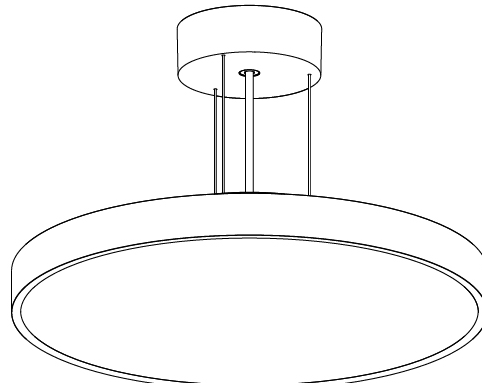

GENERAL

Series: Sign Diva
Subseries: Sign Diva Korona
Partner: Prolicht
Division: Architectural
Installation: Suspension
Product Type: Pendant
Mounting Location: Ceiling
Light Distribution: Direct

PHYSICAL

Shape: Round
Diameter (mm): 400
Diameter (in): 15 3/4
Height (mm): 86
Height (in): 3 3/8
Weight (kg): 3.302
Weight (lbs): 7.28
Diffuser: PMMA - Opal / Micro-Prism / Sparkling Secret / Vintage Industrial
Fixture Finish: SSR / BKV / CWI / CRY / HAB / UFT / ITA / RUA / FTG / MYG / LOD / PUS / FRO / FUP / KIA / POP / BLS / SPG / MEY / GOH / CHC / COM / ABZ / JAG / OBR / MOS / ROR
Fixture Material: PMMA / Extruded Aluminum / Steel
Cable Details: 2000mm/78 3/4" or 6000mm/236 1/4" Transparent Cable

ELECTRICAL

Lamp Type: LED (Zhaga Standard)
Input Wattage (W): 17
Dimming: Tri-Mode (Non-Dimming and Phase Dimming (120Vac only) and 0-10V Dimming)
Driver Included: Yes
Driver Location: Integrated
Driver Type: Constant Current - Universal
Driver Class: Class 2
Input Voltage (V): 120 - 277
Constant Current (MA): 500

LED

Color Temperature (°K): 2700 / 3000 / 3500 / 4000
Max. Delivered Lumen (lm): 1807 / 1943 / 1951 / 1991
Nominal Lumen (lm): 2250 / 2420 / 2430 / 2480
CRI: >90 CRI
Lamp Life (hrs): 50000

OPTICAL

RATINGS AND CERTIFICATIONS

Certified By: Certified for North American Standards
IP rating: IP20

51mm 2"
86mm 3 3/8" 2000-6000mm max.

Ø 400mm 15 3/4"